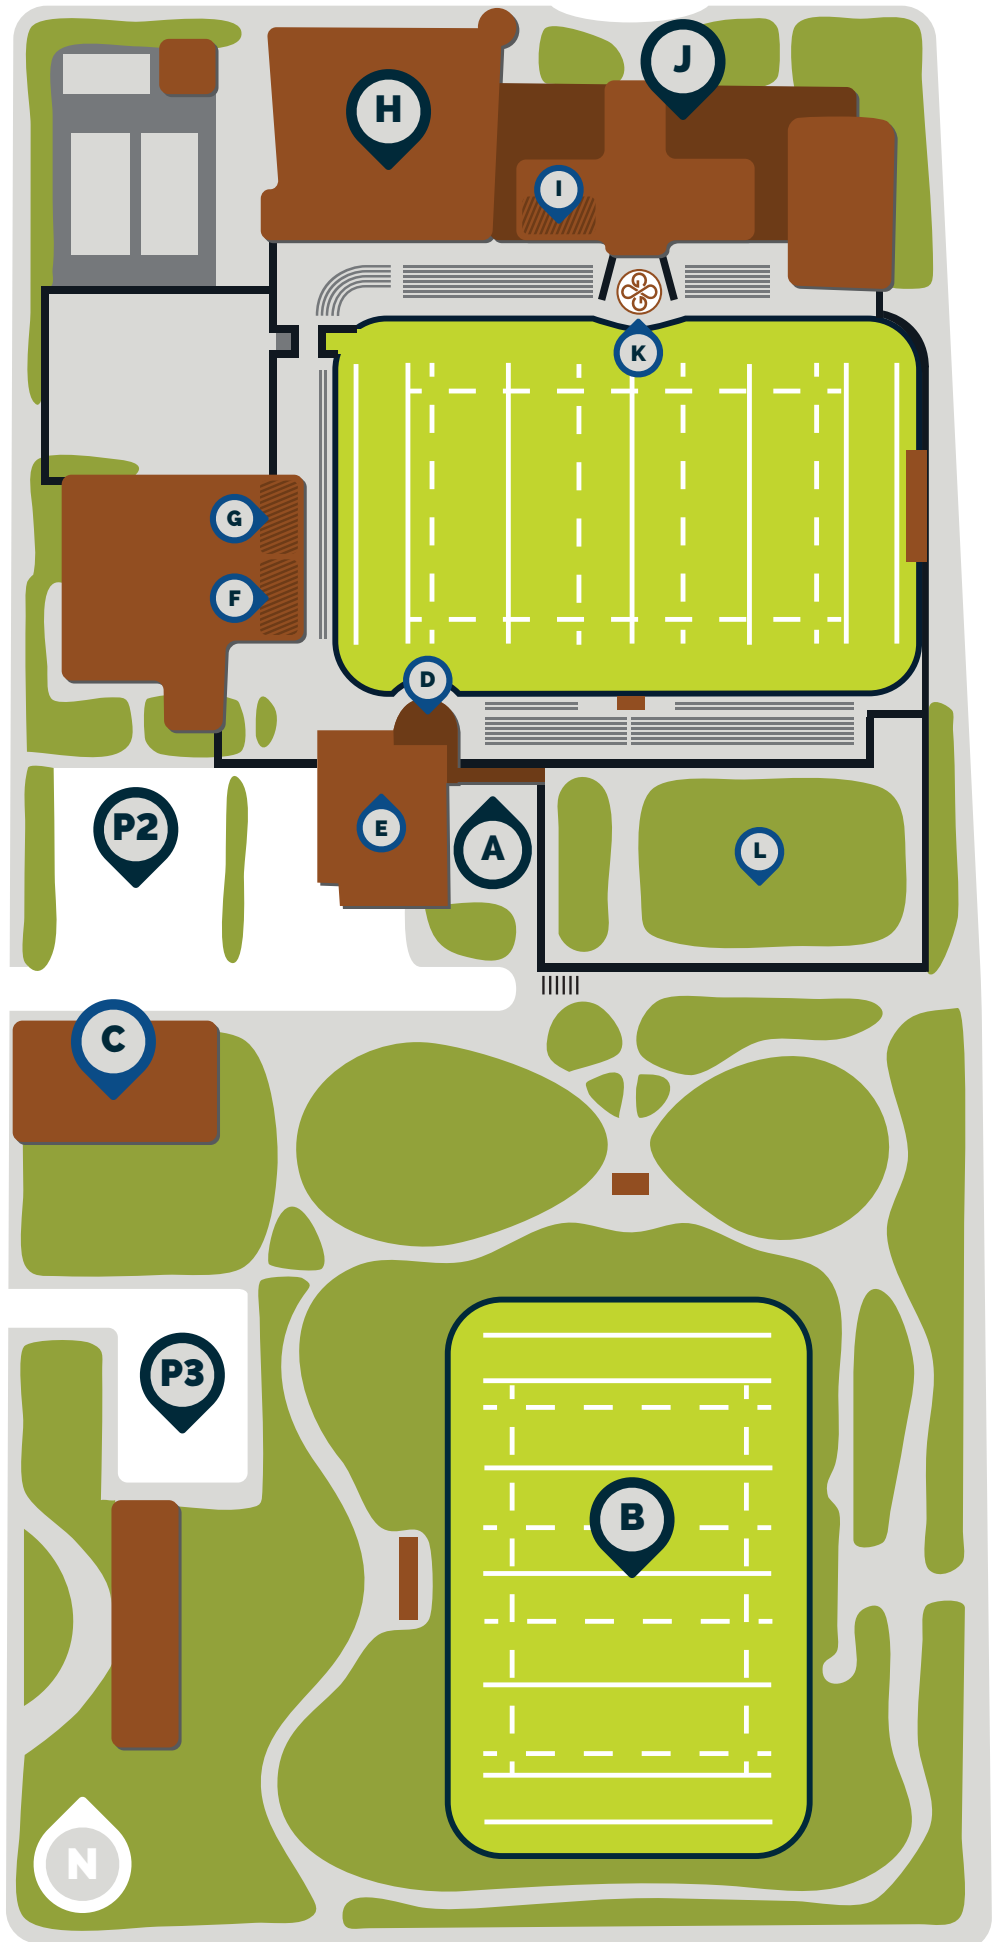

◀ FROM P1 TO P4

SURFACE LOT TO GARAGE

! DRIVING DIRECTIONS

SEE PAGE 3

INFINITY PARK®

4599 E. TENNESSEE AVE.
GLENDALE, COLO.

P2 MUNICIPAL LOT
BY PERMIT

P3 SEMINARY LOT
BY PERMIT

A STADIUM ENTRANCE
TICKETING & WILL CALL

B TURF FIELD
AT INFINITY PARK

C TRAINING CENTER
AT INFINITY PARK

D THE TERRACE

E HIGH ALTITUDE
TRAINING CENTER

F GRUBBER GRILLE
CONCESSIONS

G SHOPPING MAUL
MERCHANDISE

- Exit Colorado Blvd.
- Turn right at the traffic light, you should now be headed north
- Turn right on E. Kentucky Ave.
- At S. Cherry St. continue straight (you will have passed directly in front of the Event Center)
- Once east of S. Cherry St. the parking will be located on your left
- We will provide personnel at the entrance to the lot to direct your guests to the entrance

FROM I-25 SOUTHBOUND (TO LOT P1)

- Exit Colorado Blvd.
- Turn left at the traffic light, you should now be headed north
- Turn right on E. Kentucky Ave.
- At S. Cherry St. continue straight (you will have passed directly in front of the Event Center)
- Once east of S. Cherry St. the parking will be located on your left
- We will provide personnel at the entrance to the lot to direct your guests to the entrance